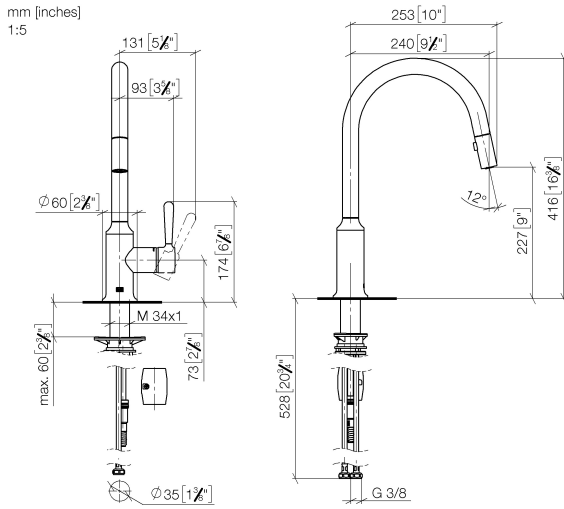

33 870 809

- 240mm projection
- pivotable spout 360°
- Optional swivel limiter available with swivel limiter set 12 823 970 90
- air-enriched flow and spray flow
- 1800 mm metal shower hose
- sprayface with anti-scaling system
- max. flow 8 l/min at 3 bar flow pressure
- lead-free
- This product can help a building meet the requirements of Green Building Rating Systems, e.g. LEED®, BREEAM®, DGNB

Recommended miscellaneous

Swivel limitation set -

12 823 970 90

Recommended miscellaneous

VAIA Dispenser with rosette - Dark Chrome 82 434 809-19

33 870 809

Flow rate chart

Certificates

LGA\_28657.

Belgaqua\_24-005-  
27\_3.

33 870 809

Spare parts list

No.	Item Number	Name	Quantity used	Delivery time
1	90 28 22 397 00-19	spout	1	20
2	90 15 05 064 05 90	cartridge	1	2
3	09 14 10 190 90	seal	1	2
4	09 28 30 030-19	cover	1	60
5	90 20 80 052 00-19	handle	1	20
6	04 28 20 067 00 90	pipe	1	2
7	90 24 03 253 00 90	adaptor	1	2
8	04 30 02 120 00-85	hose	1	30
9	04 21 50 010 00 90	accessories	1	2
10	04 30 04 101 00 90	hose	2	2
11	04 30 11 040 00 90	fixing set	1	2
12	90 18 40 317 00-19	shower	1	20