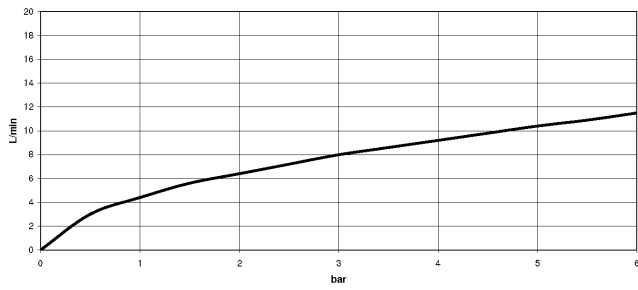

33 870 809

- 240mm projection
- pivotable spout 360°
- Optional swivel limiter available with swivel limiter set 12 823 970 90
- air-enriched flow and spray flow
- 1800 mm metal shower hose
- sprayface with anti-scaling system
- max. flow 8 l/min at 3 bar flow pressure
- lead-free
- This product can help a building meet the requirements of Green Building Rating Systems, e.g. LEED®, BREEAM®, DGNB

Recommended miscellaneous

Swivel limitation set -

12 823 970 90

Recommended miscellaneous

VAIA Dispenser with rosette - Dark Chrome 82 434 809-19

33 870 809

Flow rate chart

Certificates